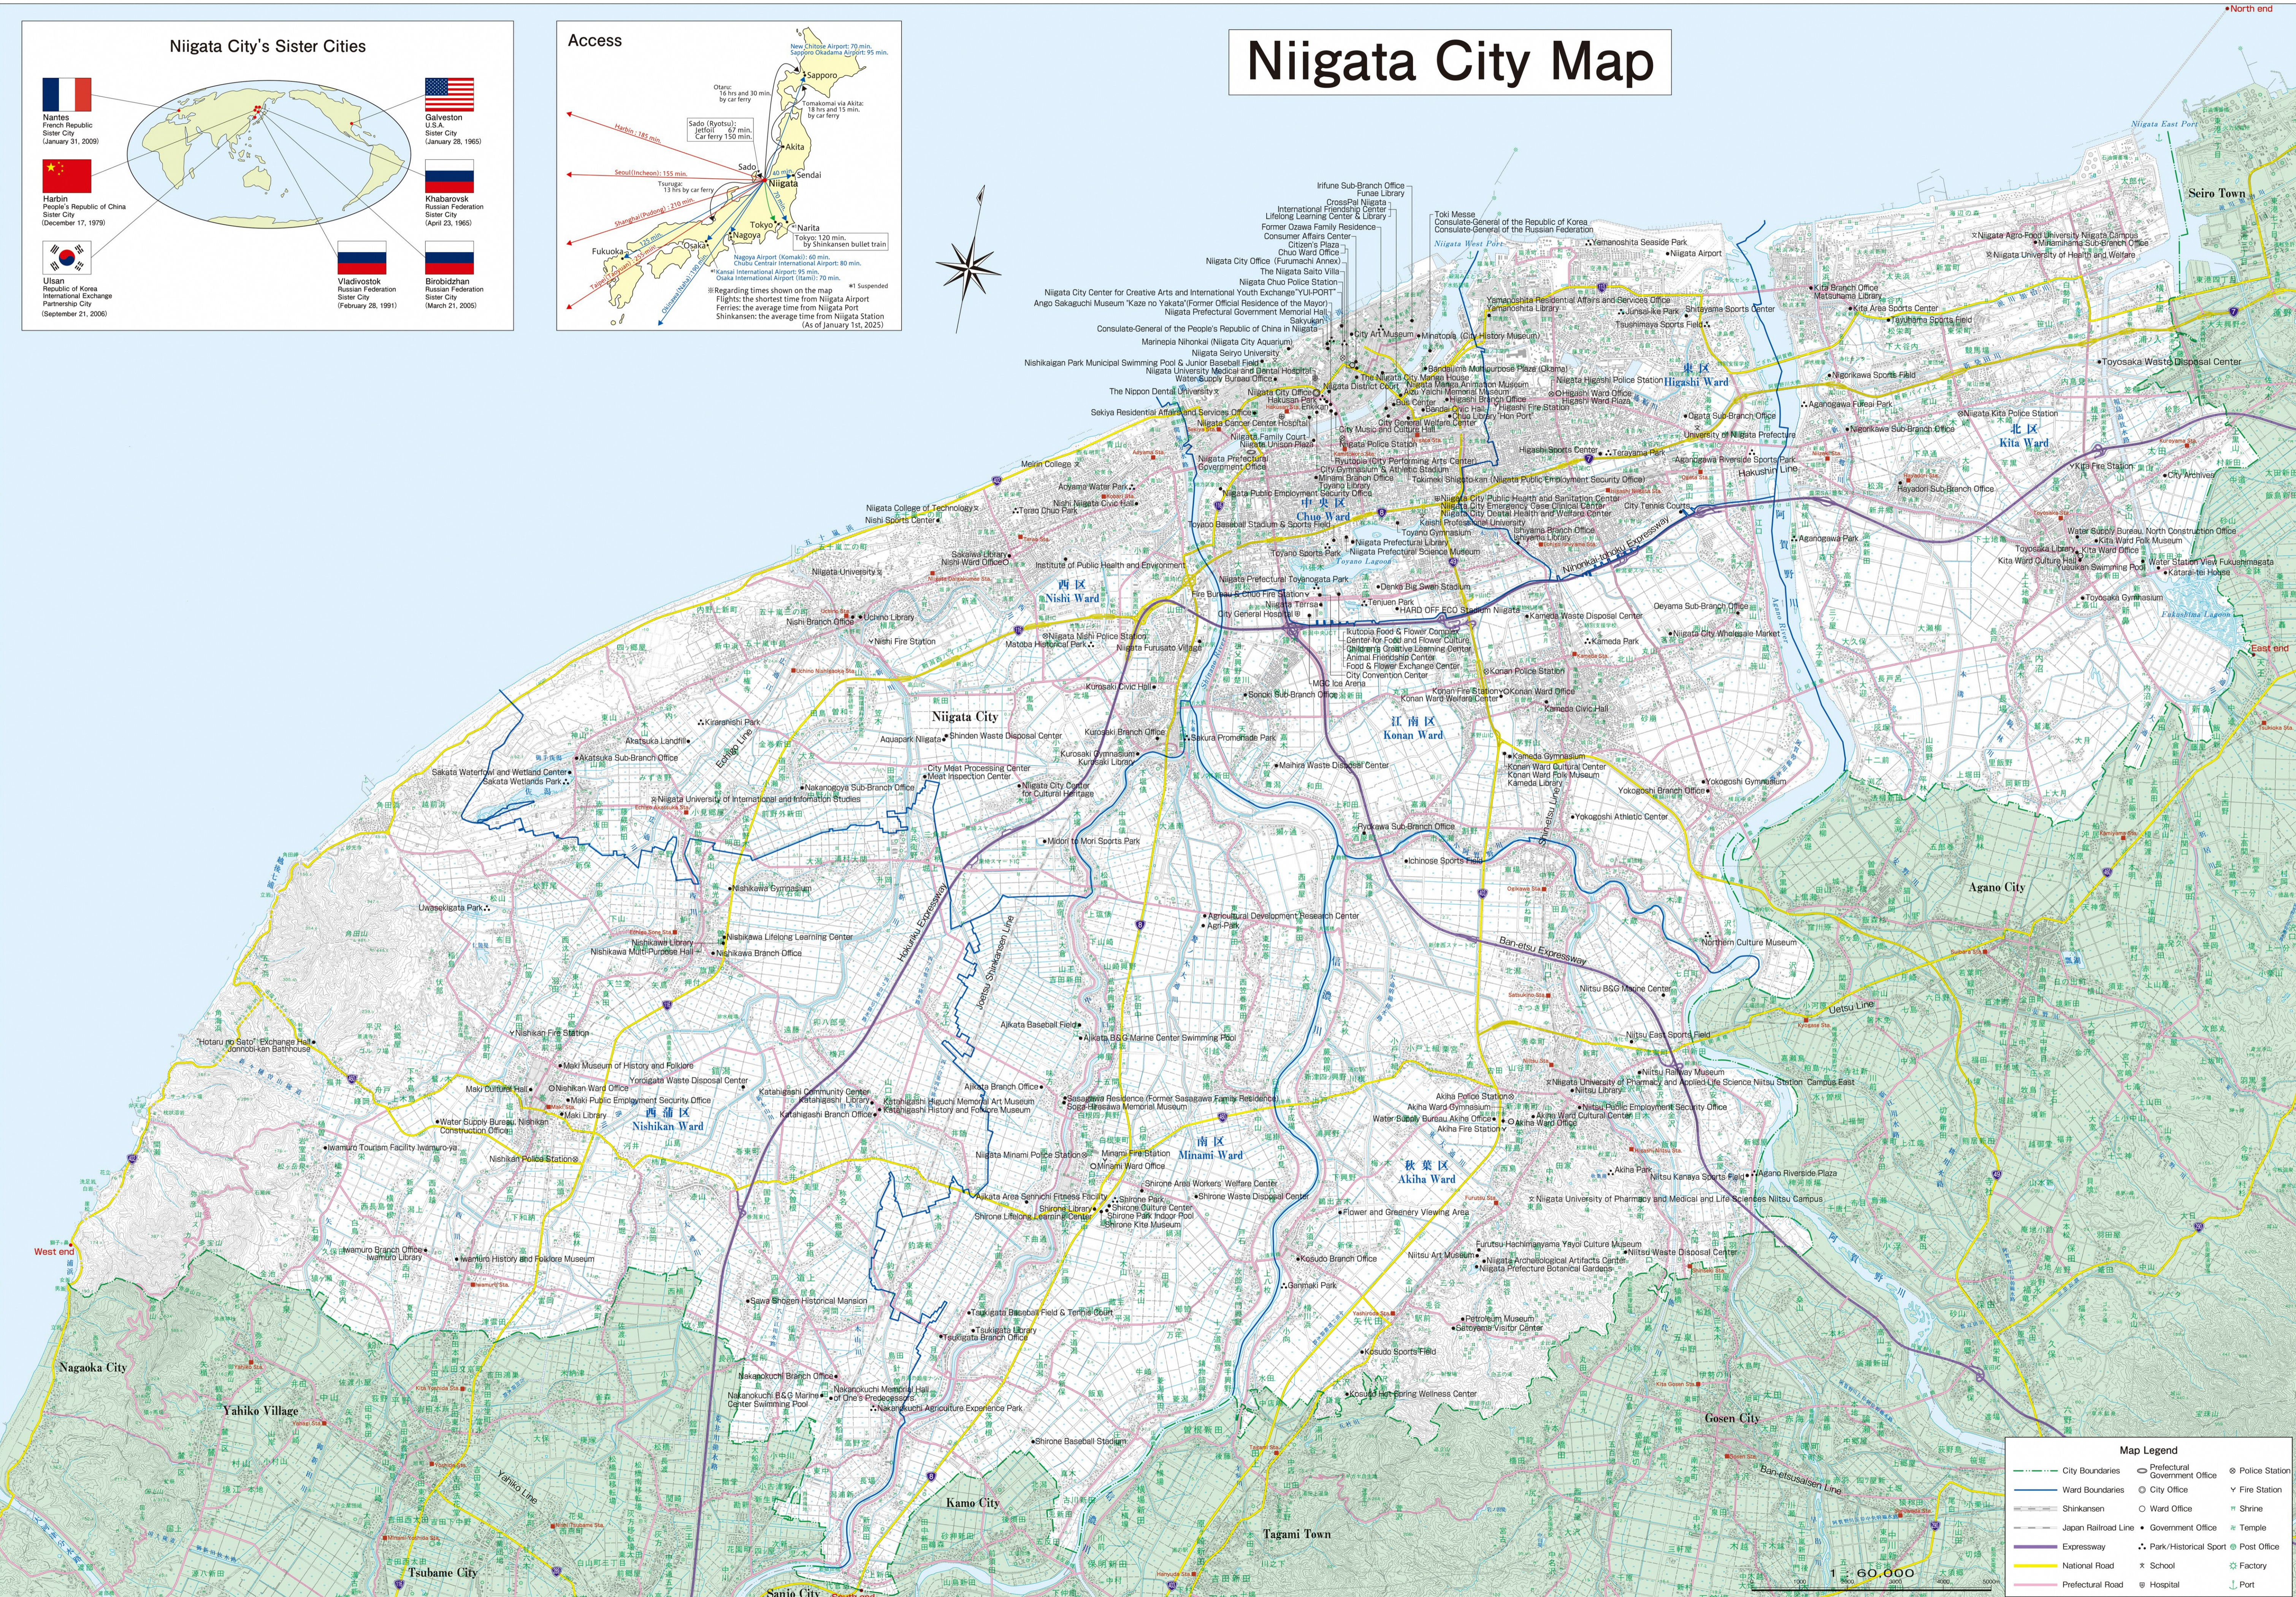

Niigata City Map

Map Legend			
	City Boundaries		Prefectural Government Office
	Ward Boundaries		City Office
	Shinkansen		Ward Office
	Japan Railroad Line		Government Office
	Expressway		Park/Historical Spot
	National Road		Post Office
	Prefectural Road		School
	Police Station		Hospital
	Fire Station		Port
	Shrine