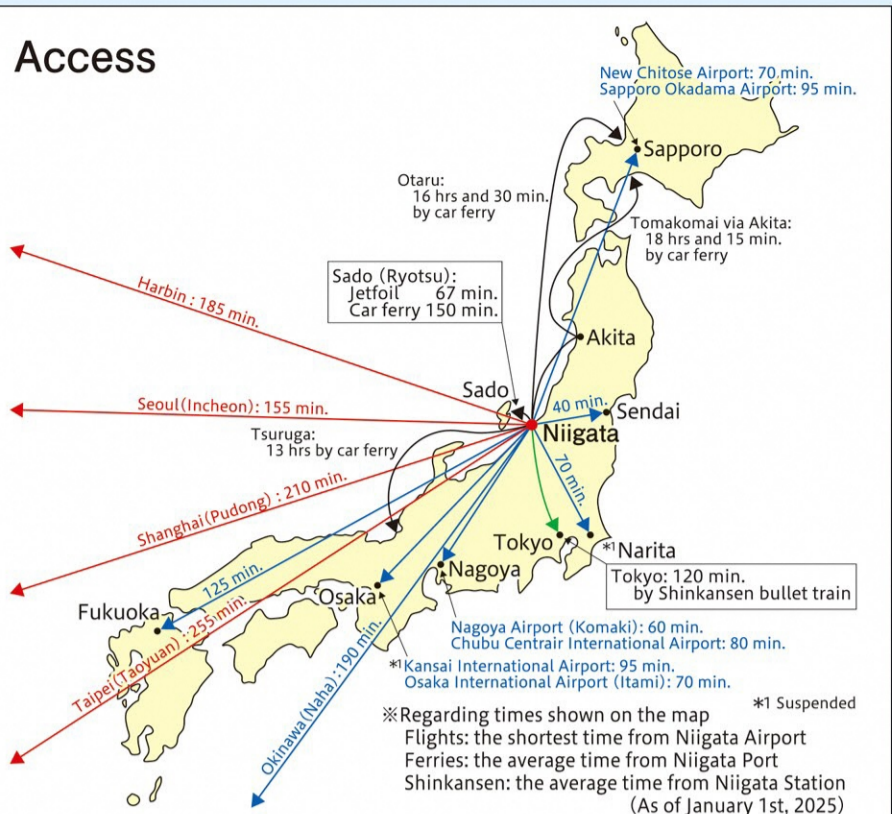

Niigata City's Sister Cities

Access

Niigata City Map

Map Legend			
	City Boundaries		Prefectural Government Office
	Ward Boundaries		City Office
	Shinkansen		Ward Office
	Japan Railroad Line		Government Office
	Expressway		Park/Historical Spot
	National Road		Post Office
	Prefectural Road		School
	Police Station		Hospital
	Fire Station		Port
	Shrine